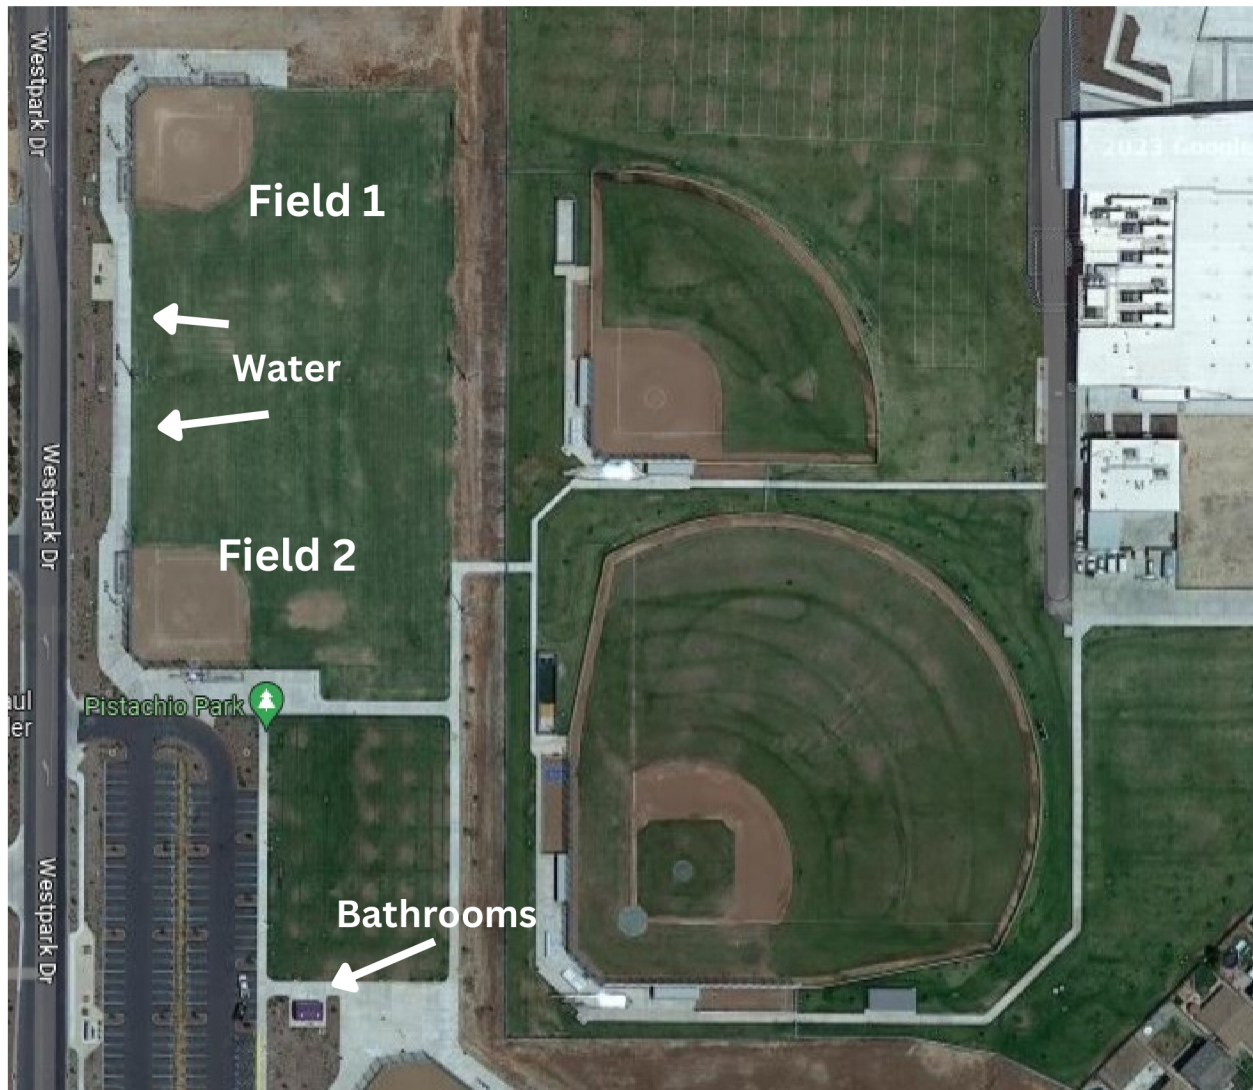

# **Central Park: 10200 Fairway Dr, Roseville, CA 95678**

**Equipment Box: Field 1: 1st base dugout /Field 2: 3rd base dugout**

**Water (field 1): Access marked INF and located on the grass on 3rd base side**

**Water (field 2): Access marked INF and located on the grass on 1st base side**

**Bathrooms: Located near playground and soccer fields**

***Pistachio Park:*** 4350 Westpark Dr, Roseville, CA 95747

**Equipment Box:** Boxes are located at each field in the 3rd base dugout

**Water (field 1):** Access marked INF and located on the grass on 1st base side

**Water (field 2):** Access marked INF and located on the grass on 3rd base side

**Bathrooms:** Located near main parking lot and baseball fields

**Water:** Access located on the grass on 1st base side

**Bathrooms:** There are no bathrooms at this park