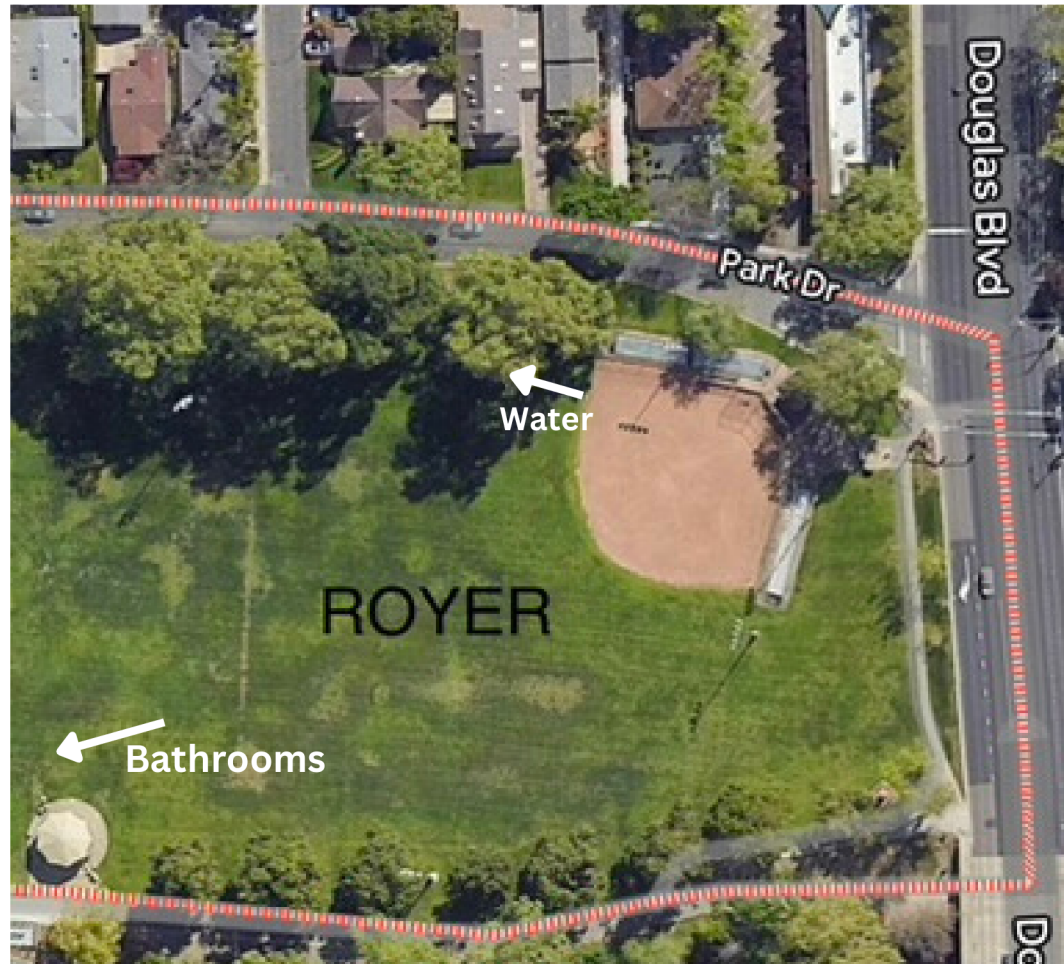

**Water:** Access located on the grass on 1st base side

**Bathrooms:** Located on the North side / seasonal Porta-potty access

***Lincoln Estates:*** 331 James Dr, Roseville, CA 95678

**Equipment Box:** Box is located on the 3rd base side of the field

**Water:** Access located on the grass on 1st base side

**Bathrooms:** There are no bathrooms at this park

# ***Cresthaven Park:*** 401 Community Dr, Roseville, CA 95678

**Equipment Box:** Box is located on the 1st base side of the field

**Water:** There is no water access at this park

**Bathrooms:** Located on Dartmouth St side of the park

**Royer Park:** 190 Park Dr, Roseville, CA 95678

**Equipment Box:** Box is located on the 1st base side of the field

**Water:** Access located on the grass on 1st base side

**Bathrooms:** Located on near the palyground