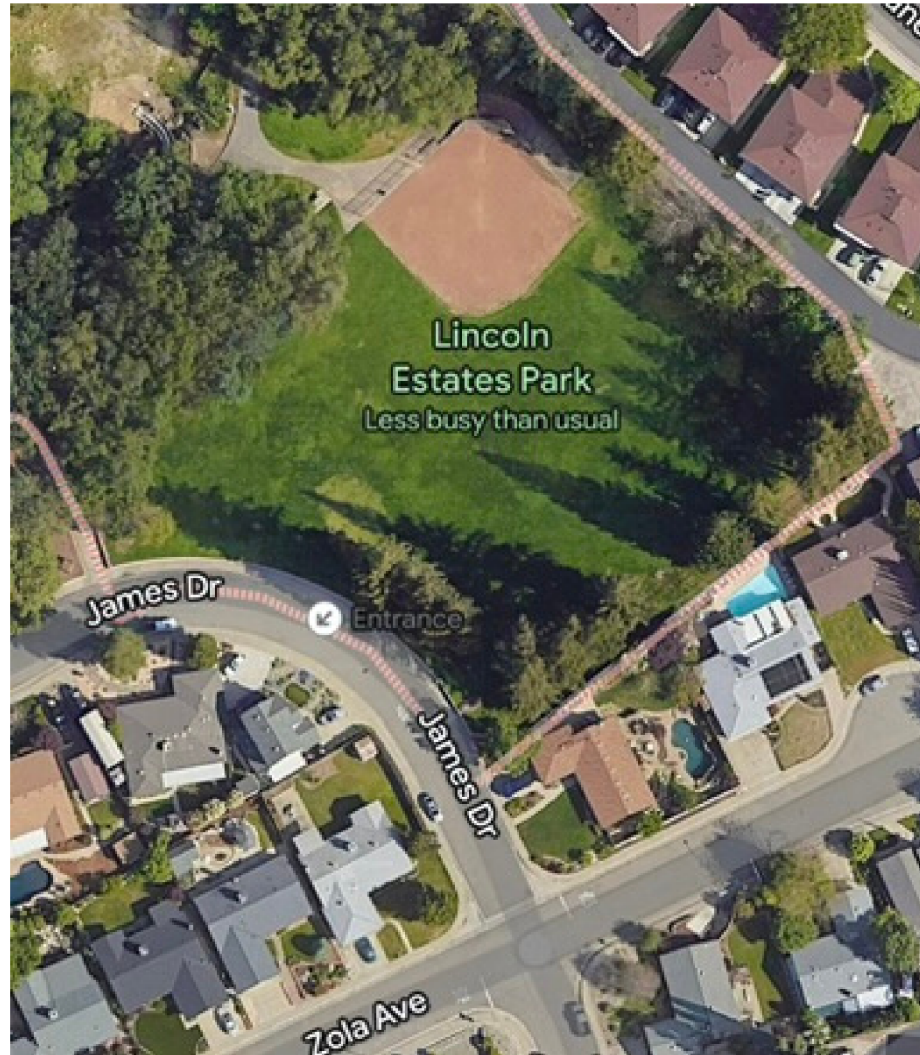

***Mahany Park:*** 1545 Pleasant Grove Blvd, Roseville, CA 95747

**Equipment Box:** Boxes are located at each field in the 1st base dugout

**Water (field 1):** Access located on the grass on 1st base side

**Water (field 2):** Access located on the grass on 3rd base side

**Bathrooms:** Located near parking lot between fields

**Veterans Park (South):** 1750 Blue Oaks Blvd, Roseville, CA 95747

**Equipment Box:** Box is located on the 3rd base side of the field

**Water:** Access located on the grass on 1st base side

**Bathrooms:** Located on the North side / seasonal Porta-potty access

***Lincoln Estates:*** 331 James Dr, Roseville, CA 95678

**Equipment Box:** Box is located on the 3rd base side of the field