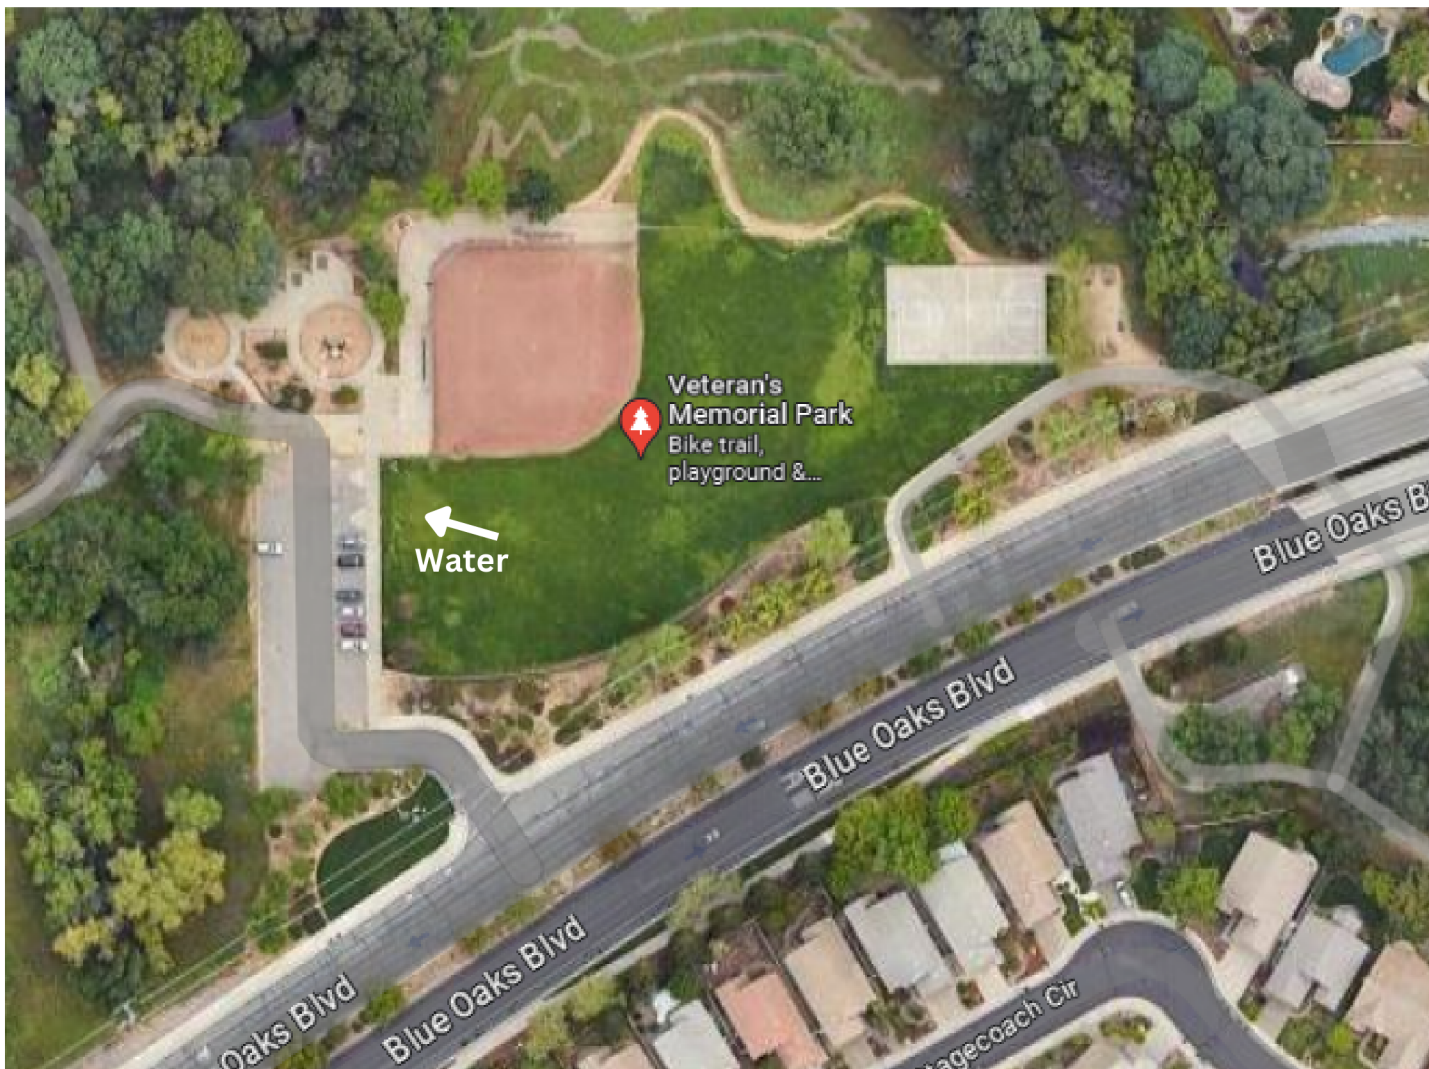

**Water (field 1):** Access marked INF and located on the grass on 1st base side

**Water (field 2):** Access marked INF and located on the grass on 3rd base side

**Bathrooms:** Located near main parking lot and baseball fields

***Mahany Park:*** 1545 Pleasant Grove Blvd, Roseville, CA 95747

**Equipment Box:** Boxes are located at each field in the 1st base dugout

**Water (field 1):** Access located on the grass on 1st base side

**Water (field 2):** Access located on the grass on 3rd base side

**Bathrooms:** Located near parking lot between fields

**Veterans Park (South):** 1750 Blue Oaks Blvd, Roseville, CA 95747

**Equipment Box:** Box is located on the 3rd base side of the field

**Water:** Access located on the grass on 1st base side

**Bathrooms:** Located on the North side / seasonal Porta-potty access

***Lincoln Estates:*** 331 James Dr, Roseville, CA 95678

**Equipment Box:** Box is located on the 3rd base side of the field