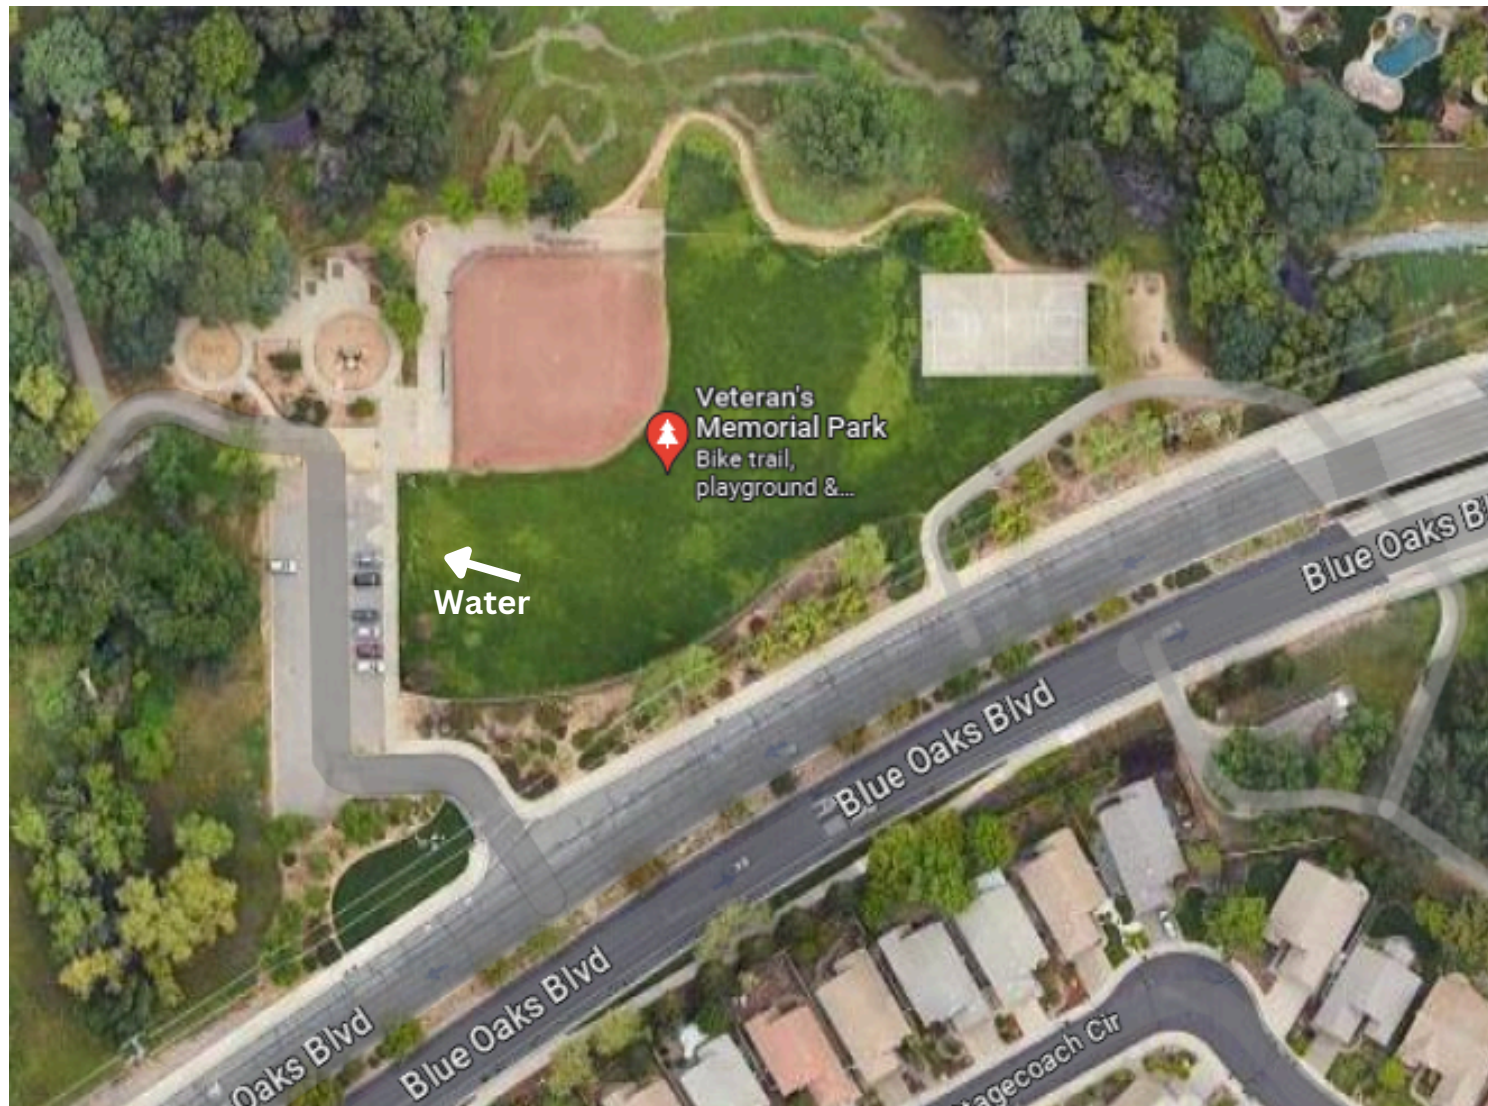

Royer Park: 190 Park Dr, Roseville, CA 95678

Equipment Box: Box is located on the 1st base side of the field

Water: Access located on the grass on 1st base side

Bathrooms: Located on near the palyground

Santucci Park: 1831 Morningstar Dr, Roseville, CA 95747

Equipment Box: Boxes are located at each field in the 1st base dugout

Water (field 1): Access located on the grass on 1st base side

Water (field 2): Access located on the grass on 3rd base side

Bathrooms: Located near soccer fields and playground

Vencil Brown Park: 260 Trestle Rd, Roseville, CA 95678

- Equipment Box:** Boxes are located at each field in the 1st base dugout
- Water (field 1):** Access located on the grass on 1st base side
- Water (field 2):** Access located on the grass on 3rd base side
- Bathrooms:** Porta-potty access / seasonal
- Parking:** NO parking along Roseville Parkway (city will ticket)

Veterans Park (South): 1750 Blue Oaks Blvd, Roseville, CA 95747

Equipment Box: Box is located on the 3rd base side of the field

Water: Access located on the grass on 1st base side

Bathrooms: Located on the North side / seasonal Porta-potty access