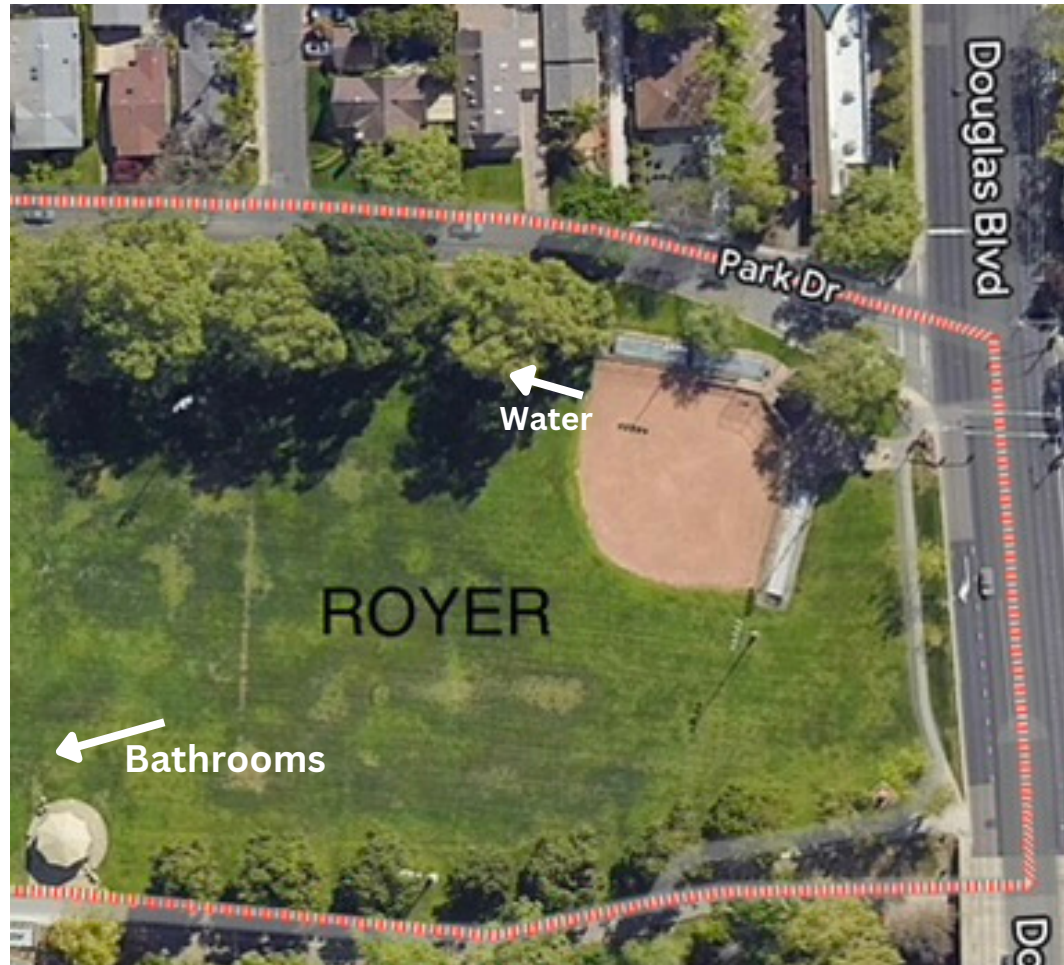

Water (field 2): Access located on the grass on 3rd base side

Bathrooms: Located near parking lot between fields

Maidu Regional Park: 1550 Maidu Dr, Roseville, CA 95661

Equipment Box: Located in the 1st base dugout

Bathrooms: Behind snack bar / additional by the covered soccer field

Pistachio Park: 4350 Westpark Dr, Roseville, CA 95747

- Equipment Box:** Boxes are located at each field in the 3rd base dugout
- Water (field 1):** Access marked INF and located on the grass on 1st base side
- Water (field 2):** Access marked INF and located on the grass on 3rd base side
- Bathrooms:** Located near main parking lot and baseball fields
- Parking:** NO Parking along Westpark Drive (city will ticket)

Royer Park: 190 Park Dr, Roseville, CA 95678

Equipment Box: Box is located on the 1st base side of the field

Water: Access located on the grass on 1st base side

Bathrooms: Located on near the palyground

Santucci Park: 1831 Morningstar Dr, Roseville, CA 95747

Vencil Brown Park: 260 Trestle Rd, Roseville, CA 95678

- Equipment Box:** Boxes are located at each field in the 1st base dugout
- Water (field 1):** Access located on the grass on 1st base side
- Water (field 2):** Access located on the grass on 3rd base side
- Bathrooms:** Porta-potty access / seasonal
- Parking:** NO parking along Roseville Parkway (city will ticket)