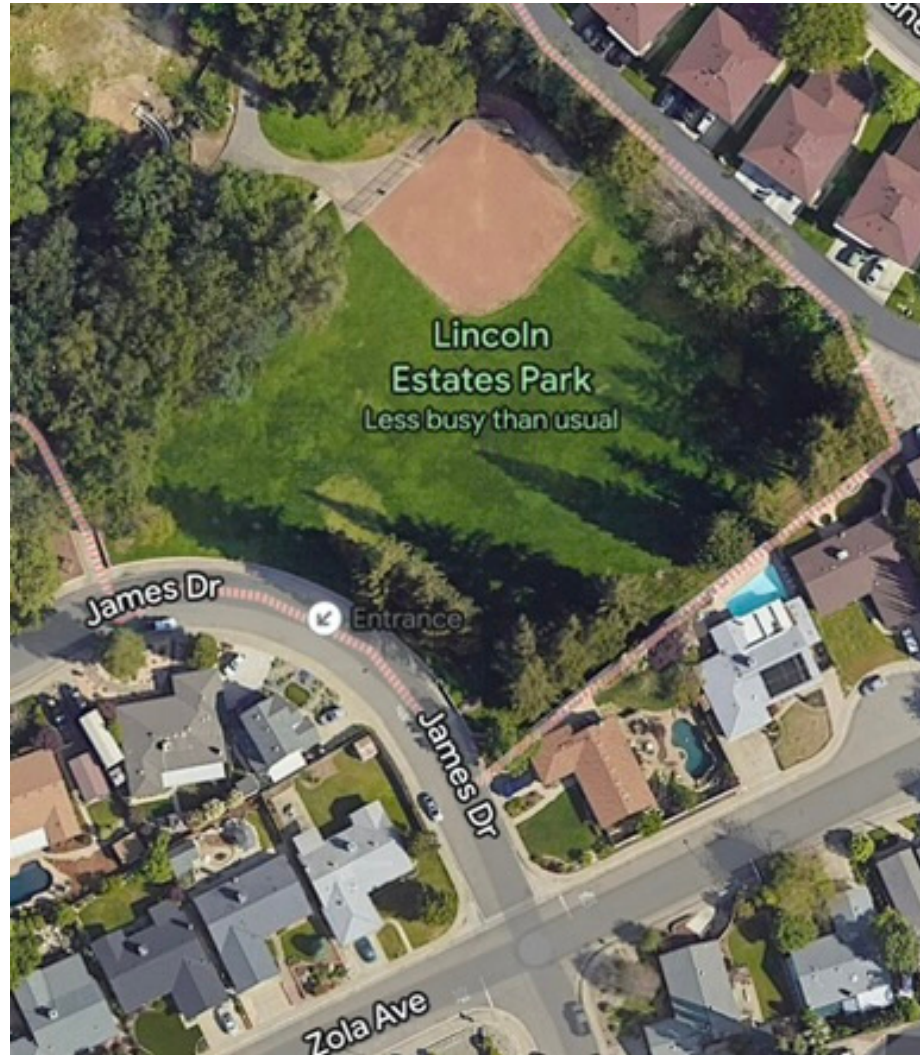

Bathrooms: Located near playground and soccer fields

Cresthaven Park: 401 Community Dr, Roseville, CA 95678

Equipment Box: Box is located on the 1st base side of the field

Water: There is no water access at this park

Bathrooms: Located on Dartmouth St side of the park

Hillsborough Park: 1001 Hillsborough Dr, Roseville, CA 95746

Equipment Box: Located on each field at first base line

Bathrooms: Located by basketball court

Parking: NO PARKING is allowed on Hillsborough Drive (city will ticket)

Lincoln Estates: 331 James Dr, Roseville, CA 95678

Equipment Box: Box is located on the 3rd base side of the field

Water: Access located on the grass on 1st base side

Vencil Brown Park: 260 Trestle Rd, Roseville, CA 95678

- Equipment Box:** Boxes are located at each field in the 1st base dugout
- Water (field 1):** Access located on the grass on 1st base side
- Water (field 2):** Access located on the grass on 3rd base side
- Bathrooms:** Porta-potty access / seasonal
- Parking:** NO parking along Roseville Parkway (city will ticket)